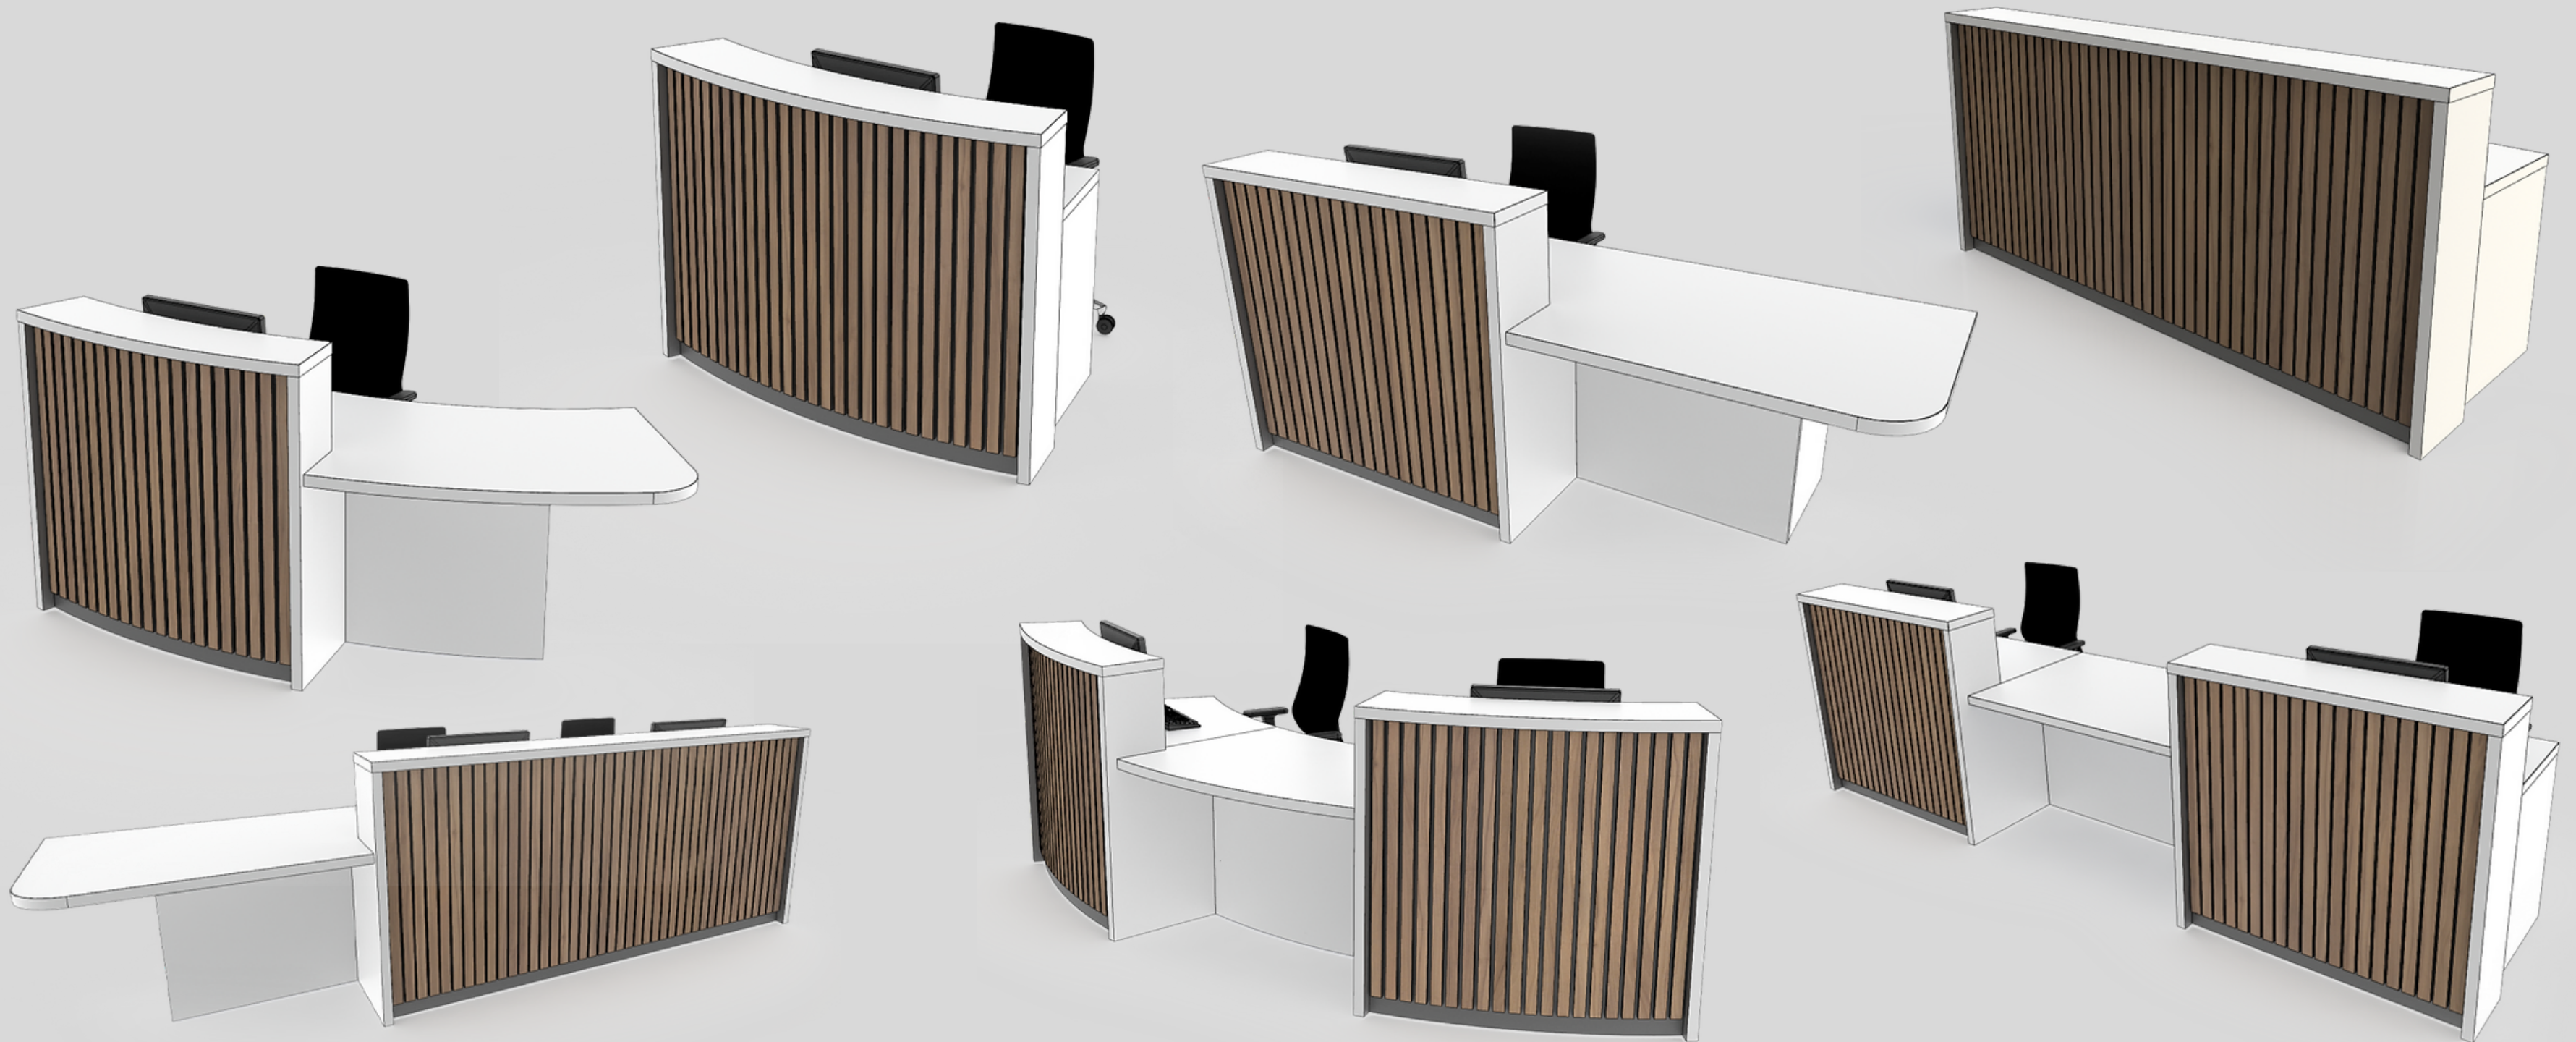

 Clarke Rendall
LOOKBOOK

STAVE
RECEPTION DESK

STAVE

One of Clarke Rendall's latest collections.

A bold piece,
with plenty of
open space
behind the desk.

And a clean and
contemporary
look at the front.

CONFIGURATIONS.

Available in a range of standard configurations, including these (and many more), there is a model to complement any reception area.

FINISHES.

And whether you're looking for subtle expression or colourful impact, we have a wide range of plain colour and woodgrain laminates to choose from. So, be as bold or as neutral as you like!

EGGER PLAIN COLOUR LAMINATES

EGGER WOODGRAIN LAMINATES

CUSTOMISATIONS.

As with all Clarke Rendall products, your Stave reception desk will be made to order.

So, if you like the look but would like to make your desk uniquely yours - with the addition of logos, for example - get in touch and we'd be happy to help you create the perfect piece.