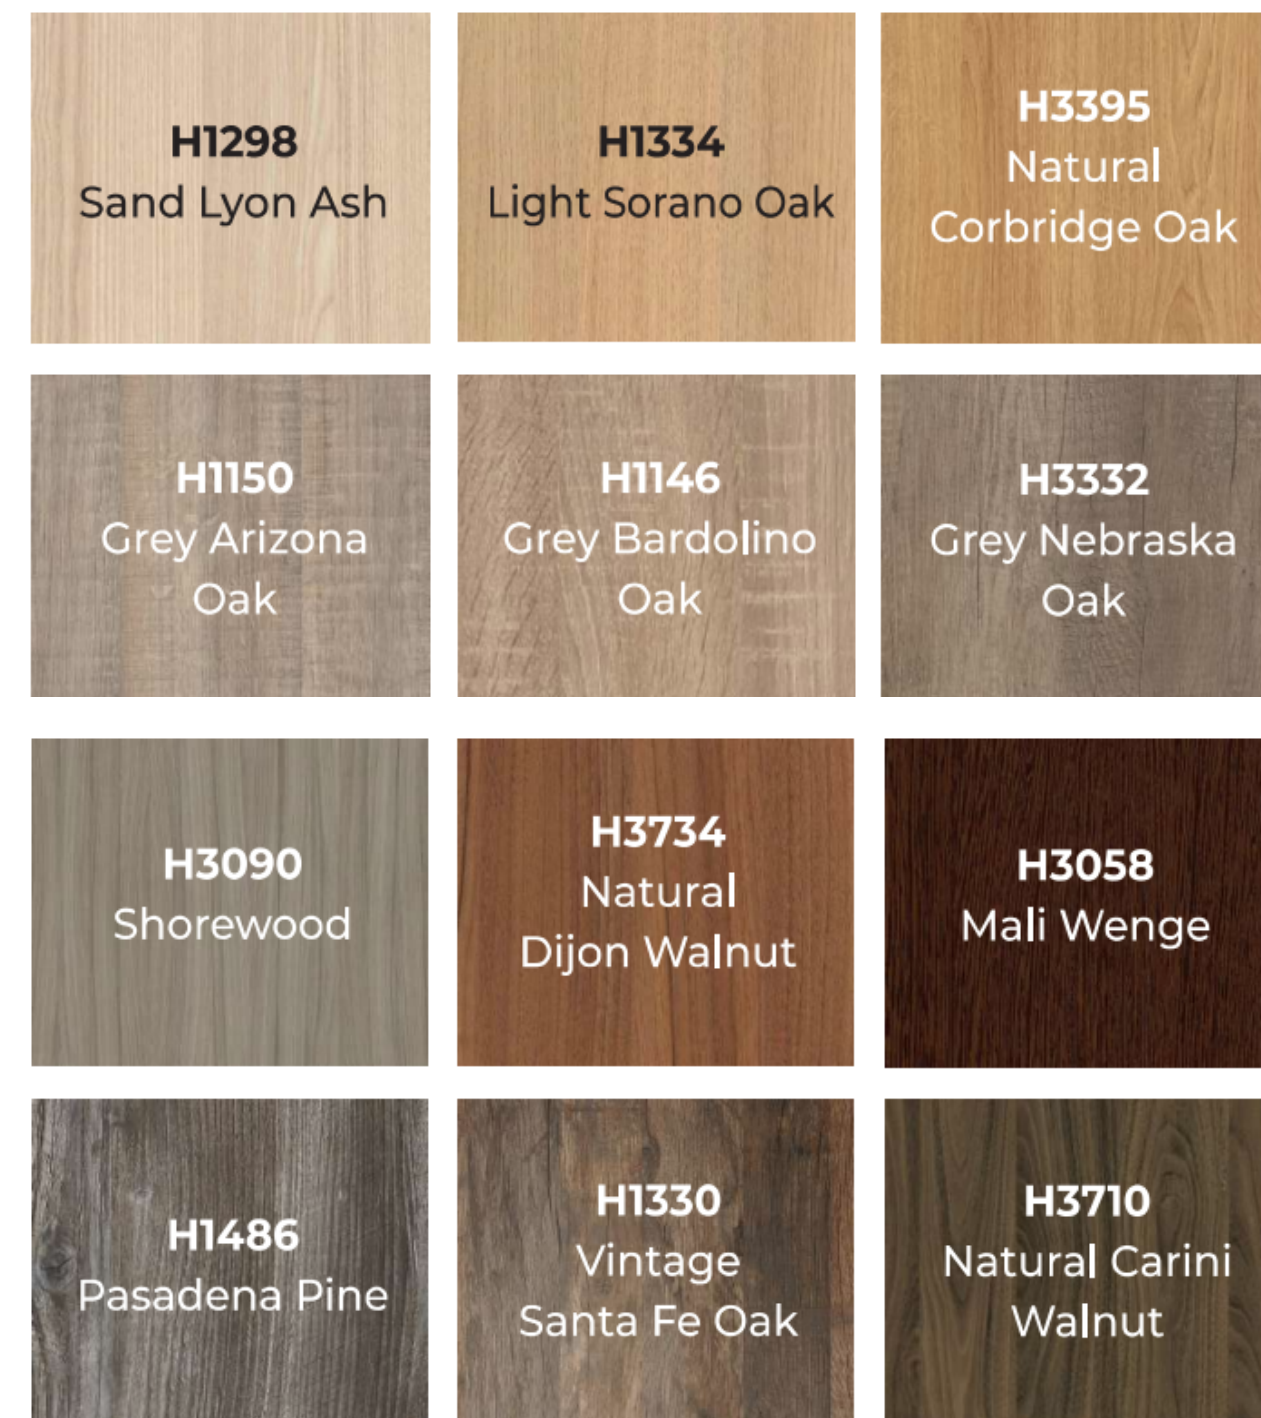

Available in a range of standard configurations, including these (and many more), there is a model to complement any reception area.

FINISHES.

And whether you're looking for subtle expression or colourful impact, we have a wide range of plain colour and woodgrain laminates to choose from. So, be as bold or as neutral as you like!

EGGER PLAIN COLOUR LAMINATES

EGGER WOODGRAIN LAMINATES

CUSTOMISATIONS.

As with all Clarke Rendall products, your Stave reception desk will be made to order.

So, if you like the look but would like to make your desk uniquely yours - with the addition of logos, for example - get in touch and we'd be happy to help you create the perfect piece.