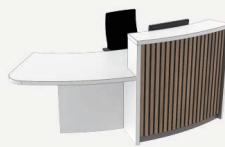

TB1-R

W: 2320
D: 877
H: 1150