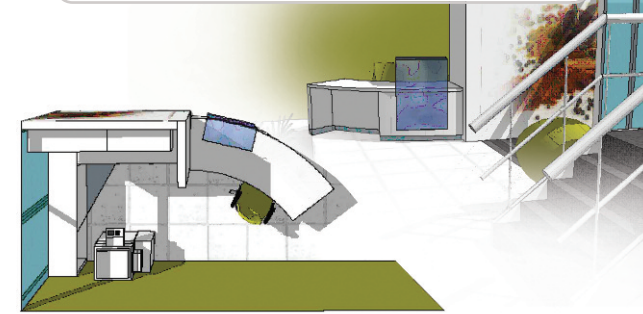

Dealer: **Accent Office Interiors**

Business Area: **Commercial/Office**

**Reception Desk**  
 evolution® classic **BZ-DDAR** in white laminate with blue etch effect acrylic privacy screen

Looking at this beautifully, clean, light contemporary reception area, it is hard to believe that just a few weeks previously it was awash with dark stained softwood, plum velour seating and exposed brick walls. The strength of all good designers is to be able to see not what is before them, but the potential that that space holds, and when **Accent Office Interior's** team began work on this project, they already had a very clear vision for this interior in mind.

Naturally a key feature of any reception area, the reception desk must offer functionality and also sympathetic aesthetics that ideally blend with the designer's interior scheme. A role this evolution® classic **BZ-DDAR** performs perfectly. *"We knew Clarke Rendall produced some very clean, modern looking reception desks, which were ideal for the designer feel we wanted to create"* commented the Accent design team. *"The blue acrylic upstand sits perfectly in this kind of contemporary environment"*.

Integral blue led plinth lighting adds to the sophistication

Crisp, minimal design and modern materials ensure that the evolution® classic **Z** can blend beautifully into a light and contemporary environment